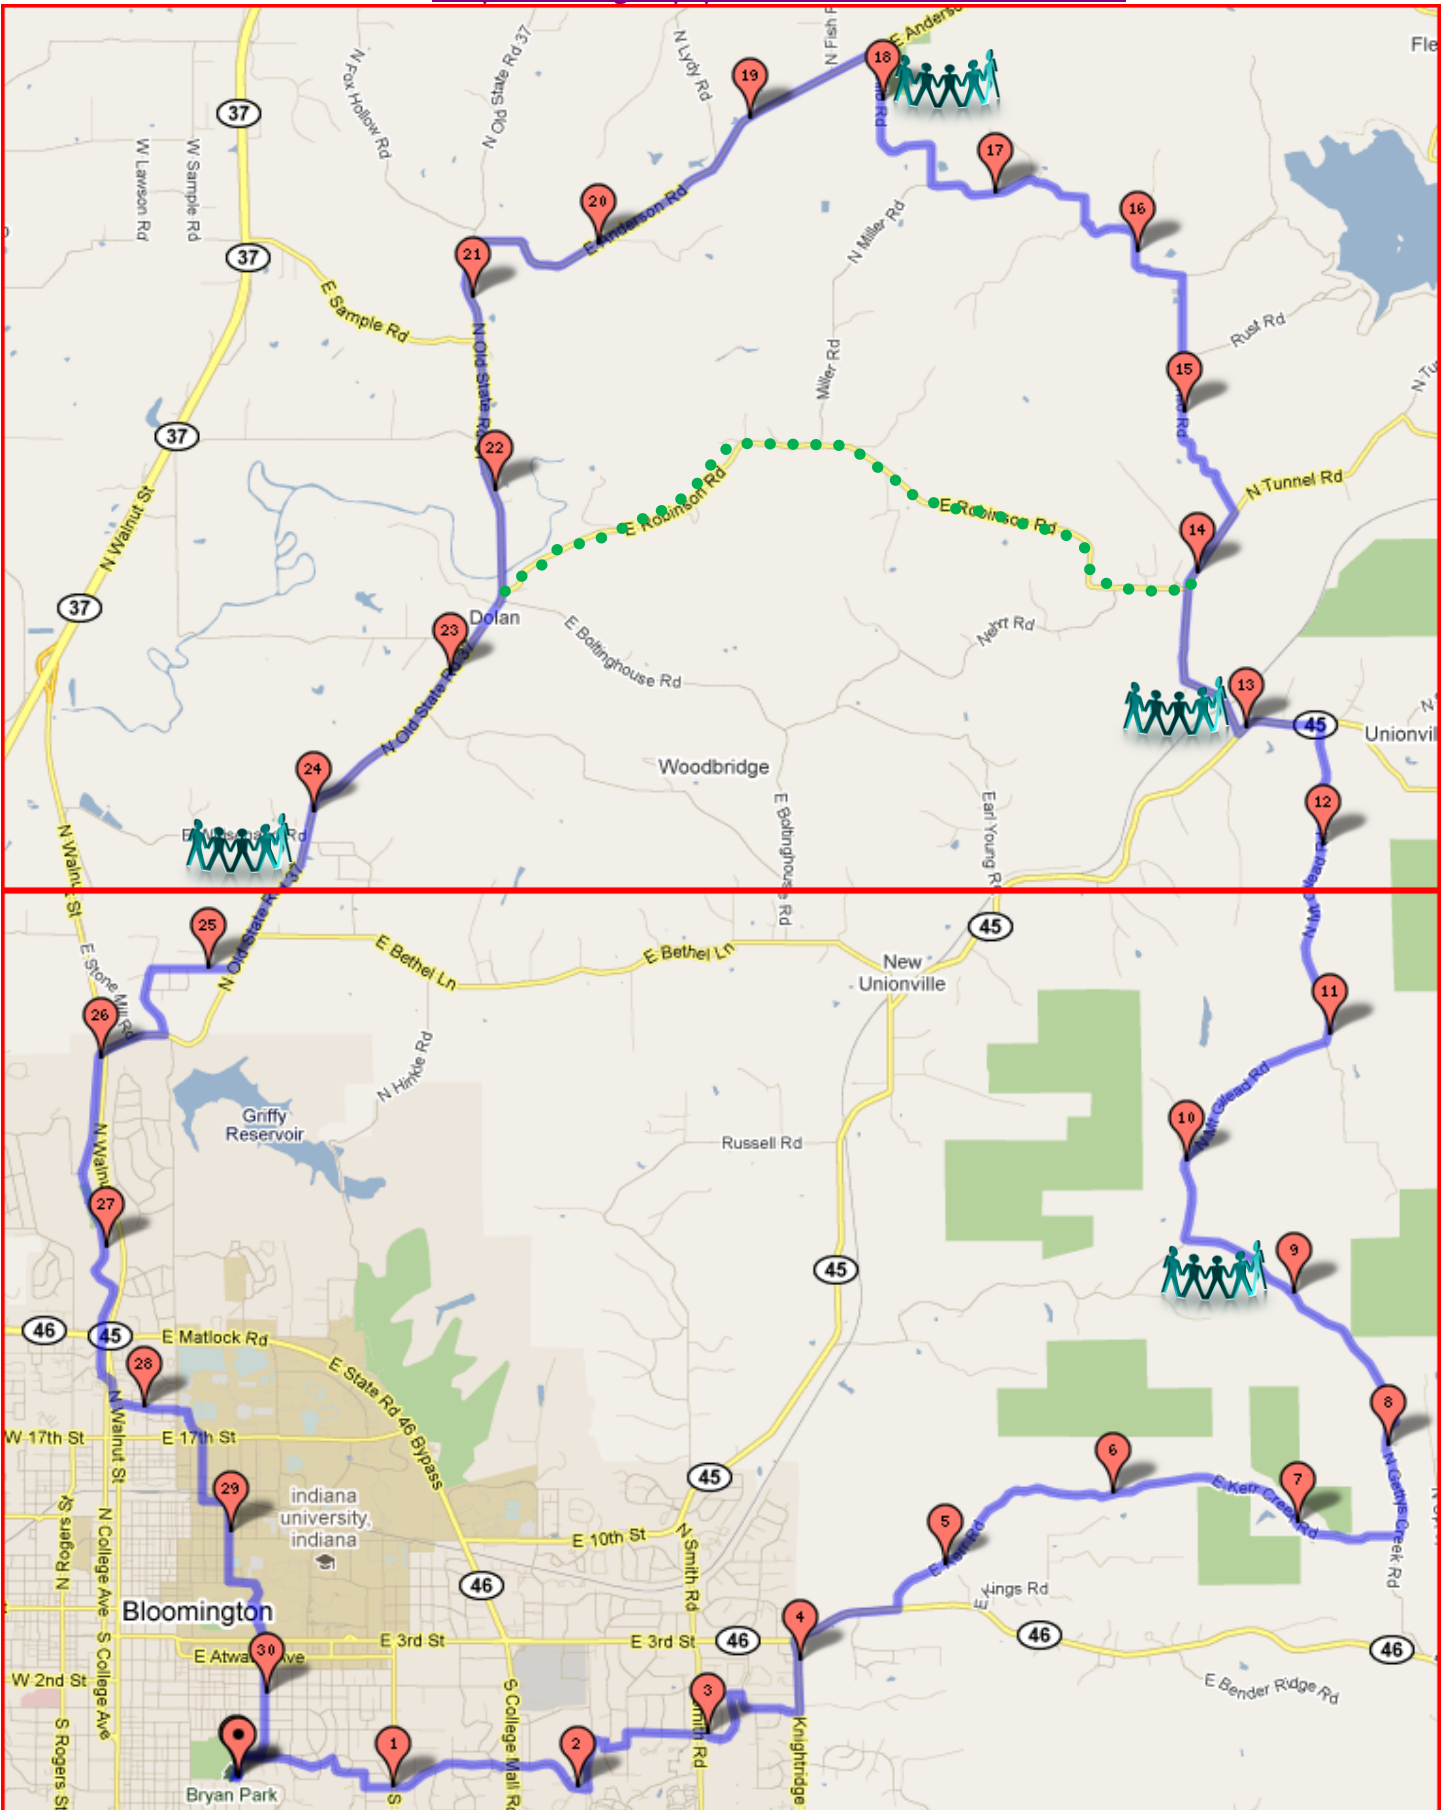

Scenic Shilo 26-30.5 miles <http://www.gmap-pedometer.com/?r=4275812>

Short option (26 miles): turn west on Robinson Rd from Tunnel Rd, rejoin at Old State 37